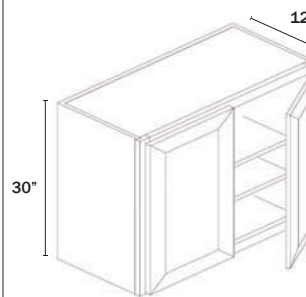

WALL CABINET 30" HIGH

2 Doors

Name	Size	Wt
W2430	24w x 30h x 12d	38 lb
W2730	27w x 30h x 12d	45 lb
W3030	30w x 30h x 12d	49 lb
W3330	33w x 30h x 12d	53 lb
W3630	36w x 30h x 12d	55 lb
W4230	42w x 30h x 12d	63 lb

No center style.