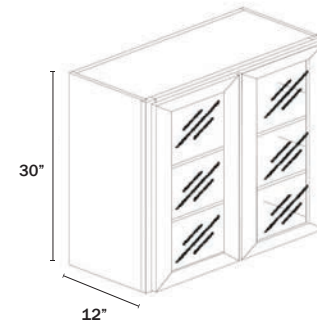

WALL GLASS CABINET 30" HIGH

2 Doors

Name	Size	Wt
W2430GD	24w x 30h x 12d	40lb
W3030GD	30w x 30h x 12d	50 lb
W3630GD	36w x 30h x 12d	60 lb

Frosted glass.
Finished interior is an upgrade option.
No center style.