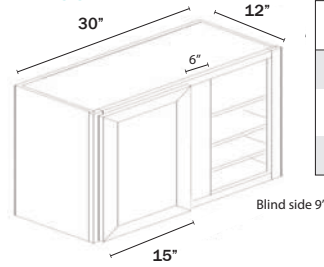

WALL BLIND CORNER CABINET

1 Door

Name	Size	Wt
WBC3030	30w x 30h x 12d	44 lb
WBC3036	30w x 36h x 12d	50 lb
WBC3042	30w x 42h x 12d	57 lb

Door is 15" wide
Specify left or right