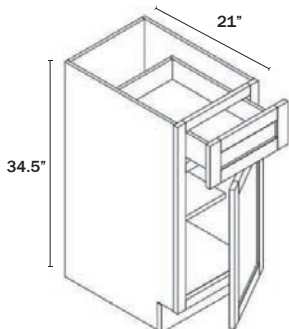

VANITY SINK BASE CABINET

1 Door, 1 Drawer

Name	Size	Wt
VB09	9w x 34.5h x 21d	35 lb
VB12	12w x 34.5h x 21d	47 lb
VB15	15w x 34.5h x 21d	50 lb
VB18	18w x 34.5h x 21d	56 lb