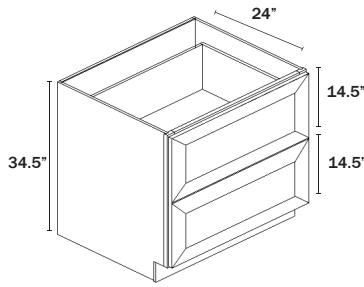

2-DRAWER BASE CABINET

Name	Size	Wt
2DB24	24w x 34.5h x 24d	86 lb
2DB30	30w x 34.5h x 24d	96 lb
2DB36	36w x 34.5h x 24d	107 lb

*Utensil Drawers hold up to 30lbs, Large Base Drawers hold up to 75lbs.