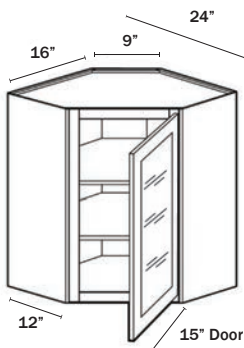

2 Doors

Name	Size	Wt
W2436GD	24w x 36h x 12d	50 lb
W3036GD	30w x 36h x 12d	58 lb
W3636GD	36w x 36h x 12d	66 lb

Frosted glass.
Finished interior is an upgrade option.
No center style.

WALL GLASS CABINET 42" HIGH

1 Door

Name	Size	Wt
W1542GD	15w x 42h x 12d	44 lb
W1842GD	18w x 42h x 12d	61 lb

Frosted glass.
Finished interior is an upgrade option.

WALL GLASS CABINET 42" HIGH

2 Doors

Name	Size	Wt
W2442GD	24w x 42h x 12d	66 lb
W3042GD	30w x 42h x 12d	72 lb
W3642GD	36w x 42h x 12d	79 lb

Frosted glass.
Finished interior is an upgrade option.

WALL DIAGONAL GLASS CORNER 24" Wide

1 Door

Name	Size	Wt
WDC2415GD	24w x 15h x 12d	31 lb
WDC2430GD	24w x 30h x 12d	64 lb
WDC2436GD	24w x 36h x 12d	70 lb
WDC2442GD	24w x 42h x 12d	80 lb

Frosted glass.
Finished interior is an upgrade option.
Door width 15".

WALL DIAGONAL GLASS CORNER 27" Wide

1 Door

Name	Size	Wt
WDC273615GD	27w x 36h x 15d	82 lb
WDC274215GD	27w x 42h x 15d	100 lb

Frosted glass.
Finished interior is an upgrade option.
Door width 15".