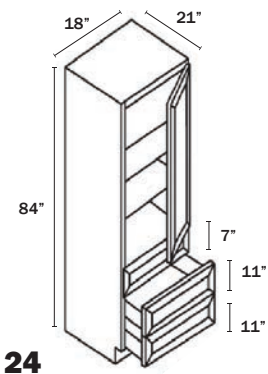

DL=Drawers Left

DR=Drawers Right

VANITY COUNTERTOP LINEN CABINET

1 Door, 2 Drawers

Name	Size	Wt
DVI245	12w x 45h x 12d	45 lb

Designed to be put on top of counter.

VANITY LINEN CABINET

1 Door, 3 Drawers

Name	Size	Wt
SVA188421	18w x 84h x 21d	149 lb

24

ACCESSORIES

1/4" CABINET SKINS

Name	Size	Wt
PNL34.5x96x $\frac{1}{4}$	34.5w x 96h x $\frac{1}{4}$ d	26 lb

Finished: finished skin panel, matching color one side.