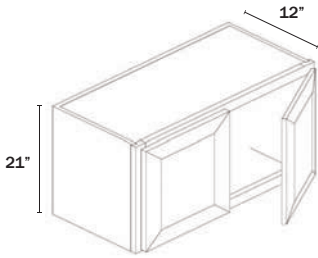

WALL CABINET 18" HIGH

2 Doors

Name	Size	Wt
W3018	30w x 18h x 12d	29 lb
W3318	33w x 18h x 12d	31 lb
W3618	36w x 18h x 12d	33 lb

WALL CABINET 21" HIGH

2 Doors

Name	Size	Wt
W3021	30w x 21h x 12d	32 lb
W3321	33w x 21h x 12d	34 lb
W3621	36w x 21h x 12d	39 lb