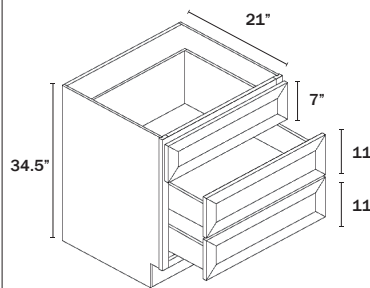

VANITY DRAWER BASE CABINET

3 Drawers

Name	Size	Wt
VDB12	12w x 34.5h x 21d	69 lb
VDB15	15w x 34.5h x 21d	74 lb
VDB18	18w x 34.5h x 21d	81 lb
VDB21	21w x 34.5h x 21d	86 lb
VDB24	24w x 34.5h x 21d	94 lb