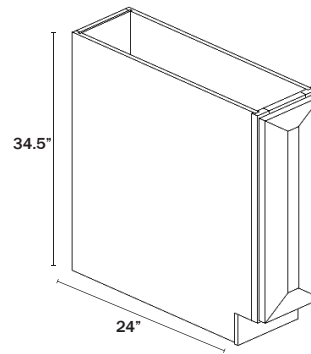

*Utensil Drawers hold up to 30lbs, Large Base Drawers hold up to 75lbs.

2-DRAWER BASE CABINET

Name	Size	Wt
2DB24	24w x 34.5h x 24d	86 lb
2DB30	30w x 34.5h x 24d	96 lb
2DB36	36w x 34.5h x 24d	107 lb

*Utensil Drawers hold up to 30lbs, Large Base Drawers hold up to 75lbs.

BASE CABINET FULL HEIGHT DOOR

1 Door

Name	Size	Wt
B09FHD	9w x 34.5h x 24d	45 lb

BASE CABINET FULL HEIGHT DOOR

2 Doors

Name	Size	Wt
B24FHD	24w x 34.5h x 24d	66 lb

SINK BASE CABINET

2 Doors, 1 False Drawer