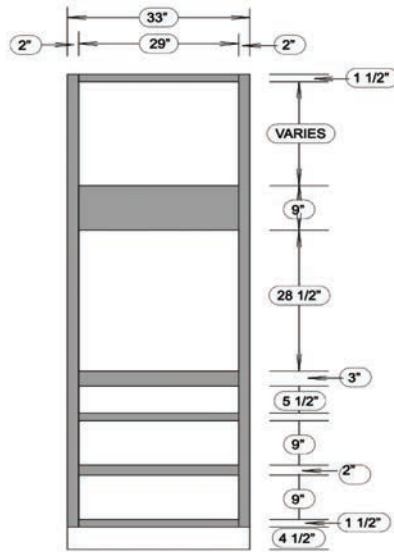

No drawer guides.

TALL PANTRY CABINET

2 Doors

Name	Size	Wt
PC188424	18w x 84h x 24d	145 lb
PC189024	18w x 90h x 24d	152 lb
PC189624	18w x 96h x 24d	158 lb

Comes with shelves only.
Roll Out Tray upgrade optional, see Accessories.

TALL PANTRY CABINET

4 Doors

Name	Size	Wt
PC248424	24w x 84h x 24d	160 lb
PC249024	24w x 90h x 24d	171 lb
PC249624	24w x 96h x 24d	183 lb
PC308424	30w x 84h x 24d	180 lb
PC309024	30w x 90h x 24d	191 lb
PC309624	30w x 96h x 24d	206 lb

Comes with shelves only.
Roll Out Tray upgrade optional, see Accessories.

TALL OVEN CABINET: 2 Doors, 1 or 3 bottom drawers

Name	Size	Wt
OC338424	33w x 84h x 24d	153 lb
OC339024	33w x 90h x 24d	165 lb
OC339624	33w x 96h x 24d	175 lb