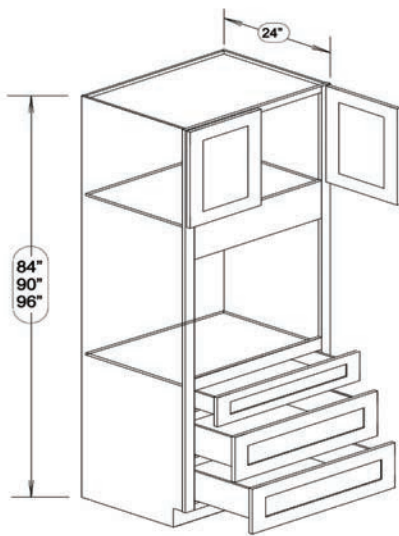

No drawer guides.

TALL PANTRY CABINET

2 Doors

Name	Size	Wt
PC188424	18w x 84h x 24d	145 lb
PC189024	18w x 90h x 24d	152 lb
PC189624	18w x 96h x 24d	158 lb

Comes with shelves only.
Roll Out Tray upgrade optional, see Accessories.

TALL PANTRY CABINET

4 Doors

Name	Size	Wt
PC248424	24w x 84h x 24d	160 lb
PC249024	24w x 90h x 24d	171 lb
PC249624	24w x 96h x 24d	183 lb
PC308424	30w x 84h x 24d	180 lb
PC309024	30w x 90h x 24d	191 lb
PC309624	30w x 96h x 24d	206 lb

Comes with shelves only.
Roll Out Tray upgrade optional, see Accessories.

TALL OVEN CABINET: 2 Doors, 1 or 3 bottom drawers

Name	Size	Wt
OC338424	33w x 84h x 24d	153 lb
OC339024	33w x 90h x 24d	165 lb
OC339624	33w x 96h x 24d	175 lb