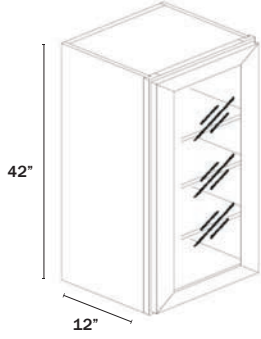

2 Doors

Name	Size	Wt
W2436GD	24w x 36h x 12d	50 lb
W3036GD	30w x 36h x 12d	58 lb
W3636GD	36w x 36h x 12d	66 lb

Frosted glass.
Finished interior is an upgrade option.
No center style.

WALL GLASS CABINET 42" HIGH

1 Door

Name	Size	Wt
W1542GD	15w x 42h x 12d	44 lb
W1842GD	18w x 42h x 12d	61 lb

Frosted glass.
Finished interior is an upgrade option.

WALL GLASS CABINET 42" HIGH

2 Doors

Name	Size	Wt
W2442GD	24w x 42h x 12d	66 lb
W3042GD	30w x 42h x 12d	72 lb
W3642GD	36w x 42h x 12d	79 lb