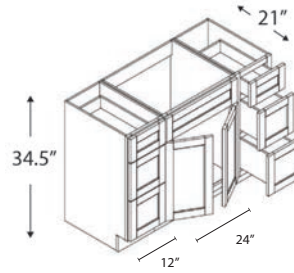

VANITY SINK BASE COMBO 48"/60"

3 Drawers Left, 3 Drawers Right, Sink Centered