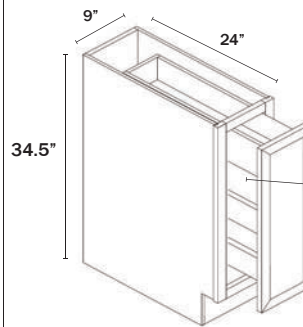

Specify left or right

Minimum 3" pull from the wall

Door & Drawer width - 18"

BASE END CORNER CABINET

2 Doors, 2 False Fronts

Name	Size	Wt
BEC24	24w x 34.5h x 24d	51 lb

Two 18 5/8" doors.

BASE END SHELF CABINET

Name	Size	WT
BES09	9w x 34.5h x 24d	37 lb

Specify left or right.

Two-piece, Shelf and Toe-kick.

BASE TRASH CABINET

1 Door, 1 Drawer

Name	Size	Wt
BWBK18	18w x 34.5h x 24d	66 lb

Includes two 27 quart trash cans.

BASE SPICE RACK CABINET

1 Door

Name	Size	Wt
SP09	9w x 34.5h x 24d	45 lb

Three 4" Wide levels.

BASE SPICE DRAWERS CABINET

5 Drawers

Name	Size	Wt
BWRC6	6w x 34.5h x 24d	59 lb

No soft close.