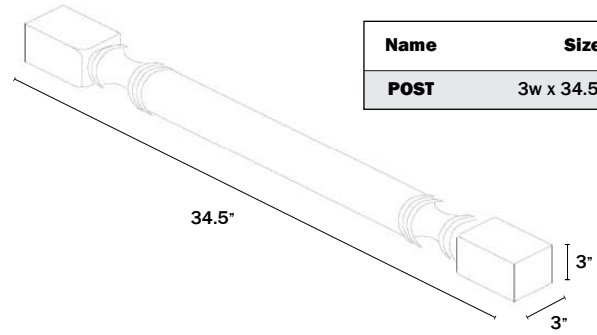

MIRRORS

Name	Size
MIRROR2430	24w x 30h
MIRROR3030	30w x 30h

TURN POST

Name	Size
POST	3w x 34.5h x 3d

ROLL OUT TRAYS

Name	Size
ROT15	15w x 4h x 21d
ROT18	18w x 4h x 21d
ROT21	21w x 4h x 21d
ROT24	24w x 4h x 21d
ROT27	27w x 4h x 21d
ROT30	30w x 4h x 21d
ROT33	33w x 4h x 21d
ROT36	36w x 4h x 21d