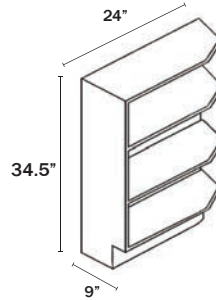

Specify left or right

Minimum 3" pull from the wall

Door & Drawer width - 18"

BASE END CORNER CABINET

2 Doors, 2 False Fronts

Name	Size	Wt
BEC24	24w x 34.5h x 24d	51 lb

Two 18 5/8" doors.

BASE END SHELF CABINET