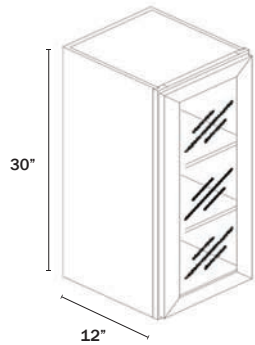

Can be used vertical.

WALL GLASS RACK

Name	Size	Wt
30GR	30w x 1.5h x 12d	7 lb
36GR	36w x 1.5h x 12d	7 lb

Attaches under cabinet.

WALL GLASS CABINET 15" HIGH

1 Door

Name	Size	Wt
W1515GD	15w x 15h x 12d	15 lb
W1815GD	18w x 15h x 12d	18 lb
W2115GD	21w x 15h x 12d	20 lb

Frosted glass.
Finished interior is an upgrade option.
Specify left or right hinge.

WALL GLASS CABINET 15" HIGH

2 Doors

Name	Size	Wt
W2415GD	24w x 15h x 12d	23 lb
W2715GD	27w x 15h x 12d	25 lb
W3015GD	30w x 15h x 12d	28 lb
W3315GD	33w x 15h x 12d	28 lb
W3615GD	36w x 15h x 12d	31 lb

Frosted glass.
Finished interior is an upgrade option.
No center style.

WALL GLASS CABINET 30" HIGH

1 Door

Name	Size	Wt
W1530GD	15w x 30h x 12d	30 lb
W1830GD	18w x 30h x 12d	34 lb

Frosted glass.
Finished interior is an upgrade option.
Specify left or right hinge.