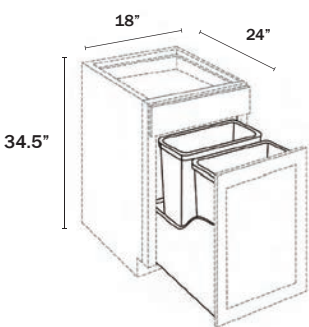

BASE TRASH CABINET

1 Door, 1 Drawer