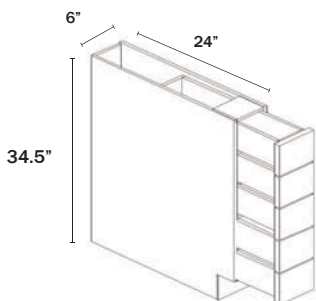

BASE SPICE RACK CABINET

1 Door

Name	Size	Wt
SP09	9w x 34.5h x 24d	45 lb

Three 4" Wide levels.

BASE SPICE DRAWERS CABINET

5 Drawers

Name	Size	Wt
BWRC6	6w x 34.5h x 24d	59 lb

No soft close.

No drawer guides.

TALL PANTRY CABINET

2 Doors

Name	Size	Wt
PC188424	18w x 84h x 24d	145 lb
PC189024	18w x 90h x 24d	152 lb
PC189624	18w x 96h x 24d	158 lb

Comes with shelves only.
Roll Out Tray upgrade optional, see Accessories.