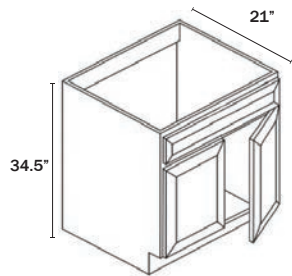

Name	Size	Wt
VSB2421	24w x 34.5h x 21d	42 lb
VSB2721	27w x 34.5h x 21d	45 lb
VSB3021	30w x 34.5h x 21d	48 lb
VSB3621	36w x 34.5h x 21d	54 lb