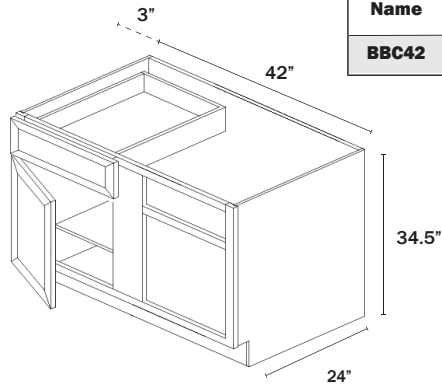

CORNER SINK BASE CABINET

1 Door

Name	Size	Wt
CSB42	42w x 34.5h x 24d	72 lb

FARM HOUSE SINK BASE CABINET

2 Doors

Name	Size	Wt
FSM36	36w x 34.5h x 24d	57lb

Extra fillers may be needed to frame the apron/front of the sink; sink sizes vary.

18"W x 18"H Doors.

BASE LAZY SUSAN CABINET

2 Doors

Name	Size	Wt
BLS36	36w x 34.5h x 24d	113 lb

BLS36 Door width - 10 3/4"

BLIND CORNER BASE CABINET

1 Door, 1 Drawer

Name	Size	Wt
BBC42	42w x 34.5h x 24d	81 lb

Specify left or right

Minimum 3" pull from the wall

Door & Drawer width - 18"

BASE END CORNER CABINET

2 Doors, 2 False Fronts

Name	Size	Wt
BEC24	24w x 34.5h x 24d	51 lb

Two 18 5/8" doors.

BASE END SHELF CABINET