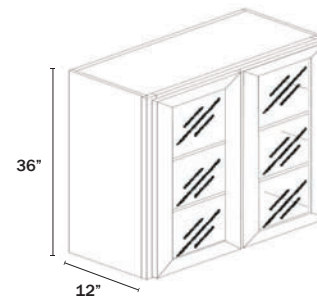

WALL GLASS CABINET 36" HIGH

2 Doors

Name	Size	Wt
W2436GD	24w x 36h x 12d	50 lb
W3036GD	30w x 36h x 12d	58 lb
W3636GD	36w x 36h x 12d	66 lb

Frosted glass.
Finished interior is an upgrade option.
No center style.