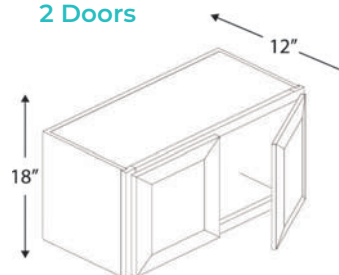

WALL CABINET 18" HIGH

2 Doors

Name	Size	Wt
W3018	30w x 18h x 12d	29 lb
W3318	33w x 18h x 12d	31 lb
W3618	36w x 18h x 12d	33 lb