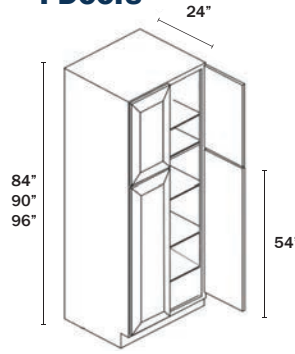

TALL PANTRY CABINET

4 Doors