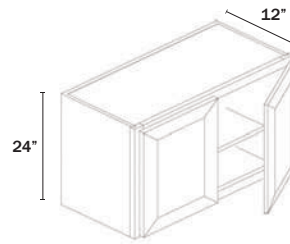

WALL CABINET 24" HIGH

2 Doors

Name	Size	Wt
W3024	30w x 24h x 12d	39 lb
W3324	33w x 24h x 12d	43 lb
W3624	36w x 24h x 12d	44 lb

No center style.