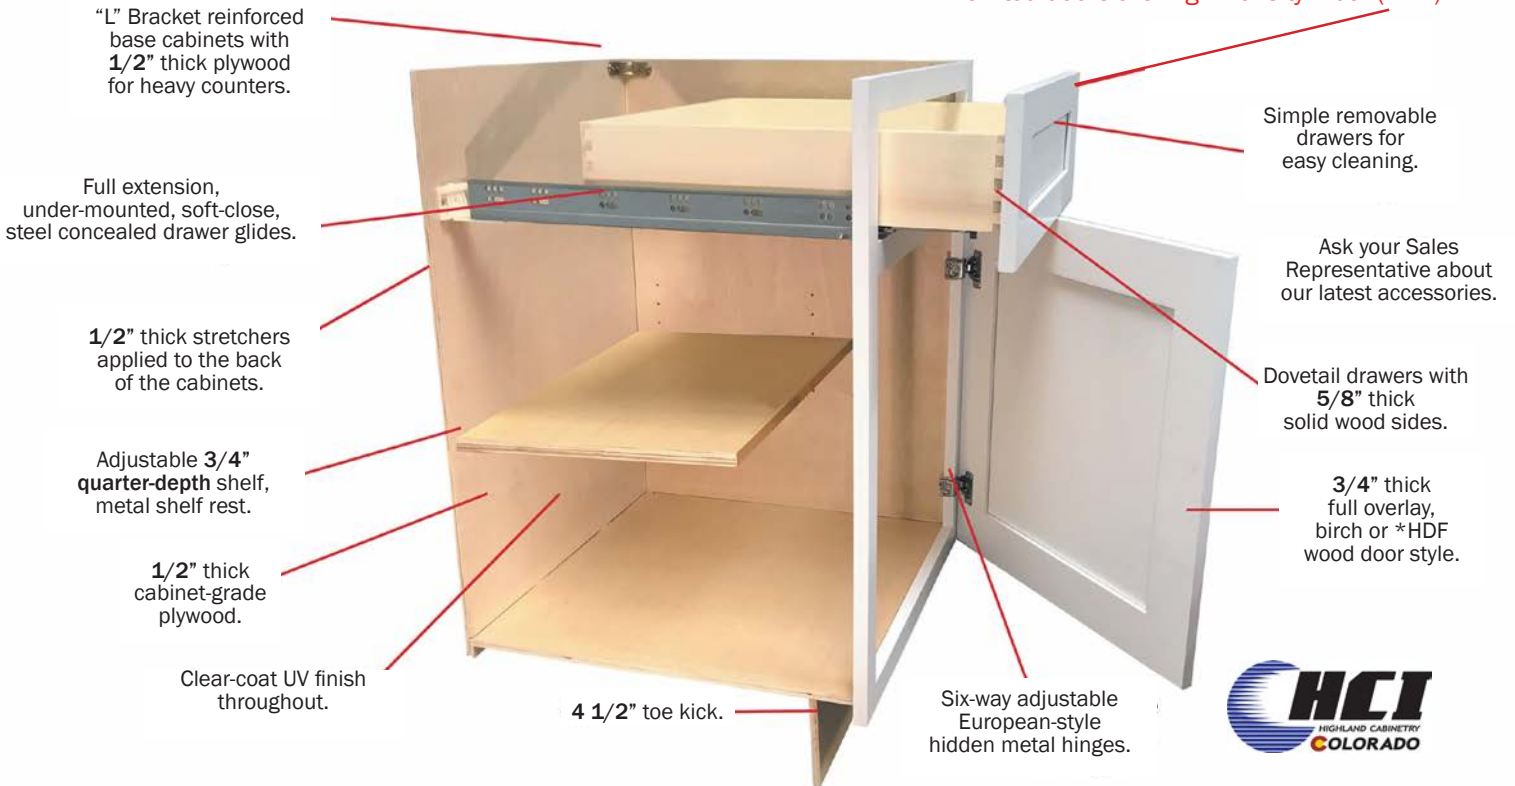

SIX DAYS A WEEK!

Our 50,000 sq. ft. sales showroom and supplemental warehouse remains at 14501 E. Moncrieff Place, Aurora, CO 80011.

SHAKER CABINET FEATURES

5 Piece Door and Drawer Fronts.

*Painted doors are High Density Fiber (HDF).