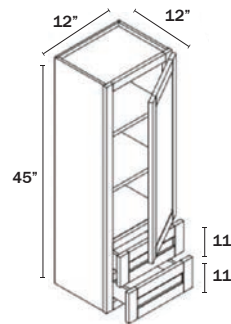

DL=Drawers Left

DR=Drawers Right

VANITY COUNTERTOP LINEN CABINET

1 Door, 2 Drawers

Name	Size	Wt
DVI245	12w x 45h x 12d	45 lb

Designed to be put on top of counter.

VANITY LINEN CABINET

1 Door, 3 Drawers