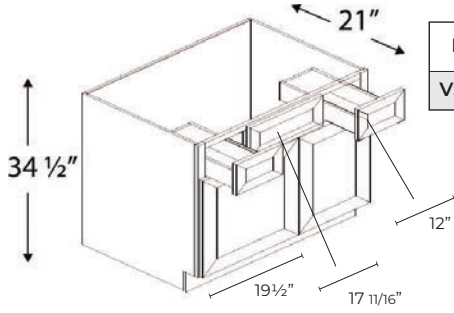

VANITY SINK BASE COMBO 42"

1 Drawer Left, 1 Drawer Right, Sink Centered