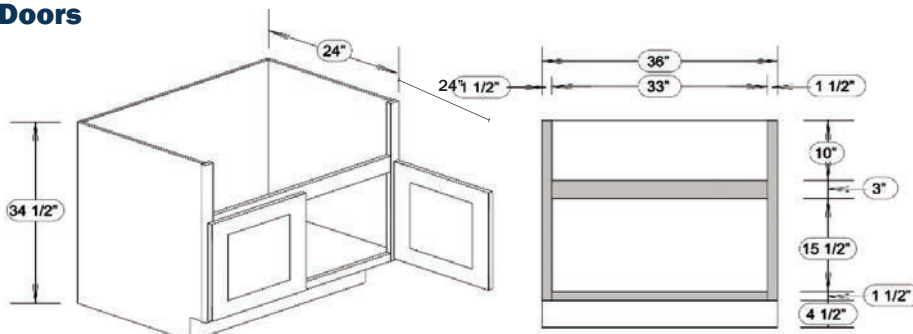

CORNER SINK BASE CABINET

1 Door

Name	Size	Wt
CSB42	42w x 34.5h x 24d	72 lb

FARM HOUSE SINK BASE CABINET

2 Doors

Name	Size	Wt
FSM36	36w x 34.5h x 24d	57lb

Extra fillers may be needed to frame the apron/front of the sink; sink sizes vary.