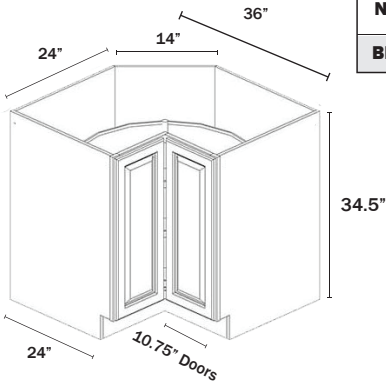

BASE CABINET FULL HEIGHT DOOR

1 Door

Name	Size	Wt
B09FHD	9w x 34.5h x 24d	45 lb

BASE CABINET FULL HEIGHT DOOR

2 Doors

Name	Size	Wt
B24FHD	24w x 34.5h x 24d	66 lb

SINK BASE CABINET

2 Doors, 1 False Drawer

Name	Size	Wt
SB24	24w x 34.5h x 24d	47 lb
SB27	27w x 34.5h x 24d	51 lb
SB30	30w x 34.5h x 24d	52 lb
SB33	33w x 34.5h x 24d	53 lb

SINK BASE CABINET

2 Doors, 2 False Drawers

Name	Size	Wt
SB36	36w x 34.5h x 24d	57 lb
SB42	42w x 34.5h x 24d	62 lb

CORNER SINK BASE CABINET

1 Door

Name	Size	Wt
CSB42	42w x 34.5h x 24d	72 lb

FARM HOUSE SINK BASE CABINET

2 Doors

Name	Size	Wt
FSM36	36w x 34.5h x 24d	57lb

Extra fillers may be needed to frame the apron/front of the sink; sink sizes vary.

18"W x 18"H Doors.

BASE LAZY SUSAN CABINET

2 Doors

Name	Size	Wt
BLS36	36w x 34.5h x 24d	113 lb

BLS36 Door width - 10 3/4"

BLIND CORNER BASE CABINET

1 Door, 1 Drawer

Name	Size	Wt
BBC42	42w x 34.5h x 24d	81 lb