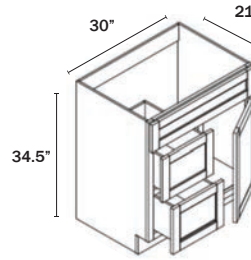

VANITY SINK BASE COMBO 60"

3 Drawers Middle, Double Sink

Name	Size	Wt
VSD6021DD	60w x 34.5h x 21d	120 lb

Three deep 12" wide drawers.
No center styles.

VANITY SINK BASE COMBO CABINET 30"

1 Door, 2 Drawers

Name	Size	Wt
VSD3021DL	30w x 34.5h x 21d	79 lb
VSD3021DR	30w x 34.5h x 21d	79 lb