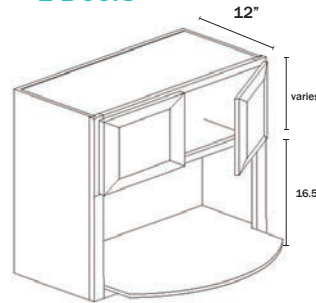

1 Door

Name	Size	Wt
WDC2415	24w x 15h x 12d	31 lb
WDC2430	24w x 30h x 12d	58 lb
WDC2436	24w x 36h x 12d	64 lb
WDC2442	24w x 42h x 12d	75 lb

WALL DIAGONAL CORNER 27" Wide

1 Door

Name	Size	Wt
WDC273615	27w x 36h x 15d	77 lb
WDC274215	27w x 42h x 15d	90 lb

WALL EASY REACH CABINET

2 Doors

Name	Size	Wt
WLS2430	24w x 30h x 12d	60 lb
WLS2436	24w x 36h x 12d	67 lb
WLS2442	24w x 42h x 12d	79 lb

Shelves only.

WALL MICROWAVE CABINET

2 Doors

Name	Size	Wt
WMC2730	27w x 30h x 12d	39 lb
WMC2736	27w x 36h x 12d	45 lb
WMC2742	27w x 42h x 12d	49 lb
WMC3030	30w x 30h x 12d	49 lb
WMC3036	30w x 36h x 12d	55 lb
WMC3042	30w x 42h x 12d	59 lb

Interior opening height 16 1/2"
Max appliance width, subtract 3" from cabinet width

WALL END SHELVES

Name	Size	Wt
WES0930	09w x 30h x 12d	19 lb
WES0936	09w x 36h x 12d	20 lb
WES0942	09w x 42h x 12d	24 lb

Specify left or right.
Finished shelves.

WALL END CABINET

2 Doors

Name	Size	Wt
WEC1230	12w x 30h x 12d	26 lb
WEC1236	12w x 36h x 12d	30 lb
WEC1242	12w x 42h x 12d	42 lb

WALL WINE RACK

Name	Size	Wt
WRC3015	30w x 15h x 12d	25 lb
WRC3615	36w x 15h x 12d	28 lb