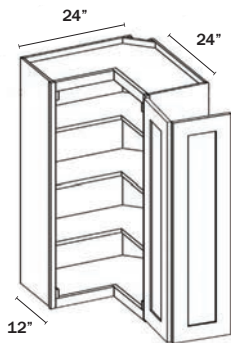

1 Door

Name	Size	Wt
WDC2415	24w x 15h x 12d	31 lb
WDC2430	24w x 30h x 12d	58 lb
WDC2436	24w x 36h x 12d	64 lb
WDC2442	24w x 42h x 12d	75 lb

WALL DIAGONAL CORNER 27" Wide

1 Door

Name	Size	Wt
WDC273615	27w x 36h x 15d	77 lb
WDC274215	27w x 42h x 15d	90 lb

WALL EASY REACH CABINET

2 Doors

Name	Size	Wt
WLS2430	24w x 30h x 12d	60 lb
WLS2436	24w x 36h x 12d	67 lb
WLS2442	24w x 42h x 12d	79 lb

Shelves only.

WALL MICROWAVE CABINET

2 Doors

Name	Size	Wt
WMC2730	27w x 30h x 12d	39 lb
WMC2736	27w x 36h x 12d	45 lb
WMC2742	27w x 42h x 12d	49 lb
WMC3030	30w x 30h x 12d	49 lb
WMC3036	30w x 36h x 12d	55 lb
WMC3042	30w x 42h x 12d	59 lb