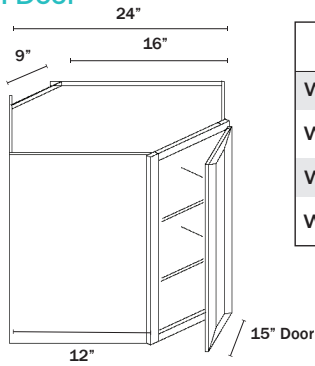

WALL BLIND CORNER CABINET

1 Door

Name	Size	Wt
WBC3030	30w x 30h x 12d	44 lb
WBC3036	30w x 36h x 12d	50 lb
WBC3042	30w x 42h x 12d	57 lb

Door is 15" wide
Specify left or right

WALL DIAGONAL CORNER 24" Wide

1 Door

Name	Size	Wt
WDC2415	24w x 15h x 12d	31 lb
WDC2430	24w x 30h x 12d	58 lb
WDC2436	24w x 36h x 12d	64 lb
WDC2442	24w x 42h x 12d	75 lb

WALL DIAGONAL CORNER 27" Wide

1 Door

Name	Size	Wt
WDC273615	27w x 36h x 15d	77 lb
WDC274215	27w x 42h x 15d	90 lb