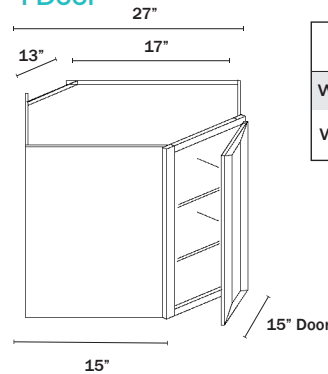

WALL BLIND CORNER CABINET

1 Door

Name	Size	Wt
WBC3030	30w x 30h x 12d	44 lb
WBC3036	30w x 36h x 12d	50 lb
WBC3042	30w x 42h x 12d	57 lb

Door is 15" wide
Specify left or right

WALL DIAGONAL CORNER 24" Wide

1 Door

Name	Size	Wt
WDC2415	24w x 15h x 12d	31 lb
WDC2430	24w x 30h x 12d	58 lb
WDC2436	24w x 36h x 12d	64 lb
WDC2442	24w x 42h x 12d	75 lb

WALL DIAGONAL CORNER 27" Wide

1 Door

Name	Size	Wt
WDC273615	27w x 36h x 15d	77 lb
WDC274215	27w x 42h x 15d	90 lb