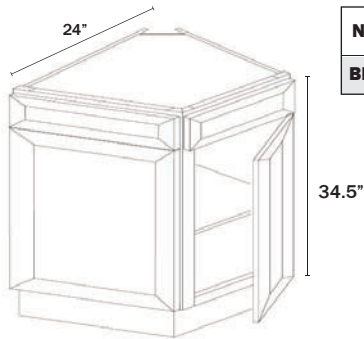

CORNER SINK BASE CABINET

1 Door

Name	Size	Wt
CSB42	42w x 34.5h x 24d	72 lb

FARM HOUSE SINK BASE CABINET

2 Doors

Name	Size	Wt
FSM36	36w x 34.5h x 24d	57lb

Extra fillers may be needed to frame the apron/front of the sink; sink sizes vary.

18"W x 18"H Doors.

BASE LAZY SUSAN CABINET

2 Doors

Name	Size	Wt
BLS36	36w x 34.5h x 24d	113 lb

BLS36 Door width - 10 3/4"

BLIND CORNER BASE CABINET

1 Door, 1 Drawer

Name	Size	Wt
BBC42	42w x 34.5h x 24d	81 lb

Specify left or right

Minimum 3" pull from the wall

Door & Drawer width - 18"

BASE END CORNER CABINET

2 Doors, 2 False Fronts

Name	Size	Wt
BEC24	24w x 34.5h x 24d	51 lb

Two 18 5/8" doors.

BASE END SHELF CABINET