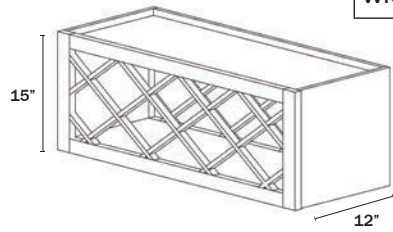

Specify left or right.
Finished shelves.

WALL END CABINET

2 Doors

Name	Size	Wt
WEC1230	12w x 30h x 12d	26 lb
WEC1236	12w x 36h x 12d	30 lb
WEC1242	12w x 42h x 12d	42 lb

WALL WINE RACK

Name	Size	Wt
WRC3015	30w x 15h x 12d	25 lb
WRC3615	36w x 15h x 12d	28 lb

Can be used vertical.

WALL GLASS RACK

Name	Size	Wt
30GR	30w x 1.5h x 12d	7 lb
36GR	36w x 1.5h x 12d	7 lb

Attaches under cabinet.

WALL GLASS CABINET 15" HIGH

1 Door

Name	Size	Wt
W1515GD	15w x 15h x 12d	15 lb
W1815GD	18w x 15h x 12d	18 lb
W2115GD	21w x 15h x 12d	20 lb