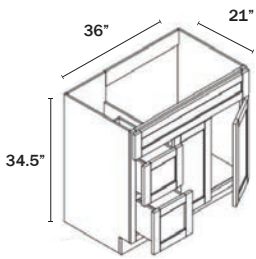

VANITY SINK BASE COMBO CABINET 36"

2 Doors, 2 Drawers