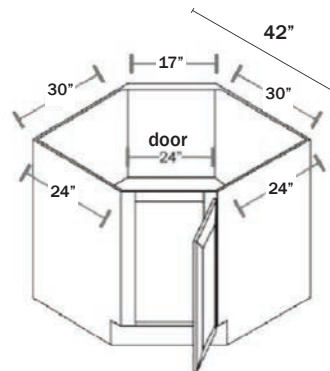

BASE CABINET FULL HEIGHT DOOR

1 Door

Name	Size	Wt
B09FHD	9w x 34.5h x 24d	45 lb

BASE CABINET FULL HEIGHT DOOR

2 Doors

Name	Size	Wt
B24FHD	24w x 34.5h x 24d	66 lb

SINK BASE CABINET

2 Doors, 1 False Drawer

Name	Size	Wt
SB24	24w x 34.5h x 24d	47 lb
SB27	27w x 34.5h x 24d	51 lb
SB30	30w x 34.5h x 24d	52 lb
SB33	33w x 34.5h x 24d	53 lb

SINK BASE CABINET

2 Doors, 2 False Drawers

Name	Size	Wt
SB36	36w x 34.5h x 24d	57 lb
SB42	42w x 34.5h x 24d	62 lb

CORNER SINK BASE CABINET

1 Door

Name	Size	Wt
CSB42	42w x 34.5h x 24d	72 lb

FARM HOUSE SINK BASE CABINET

2 Doors

Name	Size	Wt
FSM36	36w x 34.5h x 24d	57lb

Extra fillers may be needed to frame the apron/front of the sink; sink sizes vary.