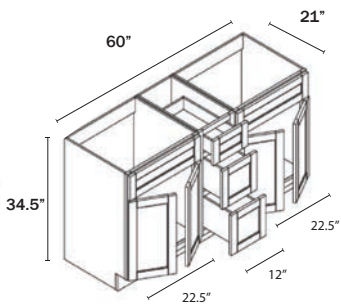

VANITY SINK BASE COMBO 60"

3 Drawers Middle, Double Sink