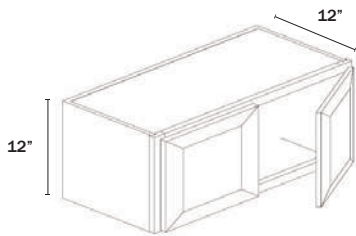

Additional modification charge(s) may apply.

WALL CABINETS

WALL CABINET 12" HIGH

2 Doors

Name	Size	Wt
W3012	30w x 12h x 12d	23 lb
W3312	33w x 12h x 12d	25 lb
W3612	36w x 12h x 12d	26 lb

WALL CABINET 15" HIGH