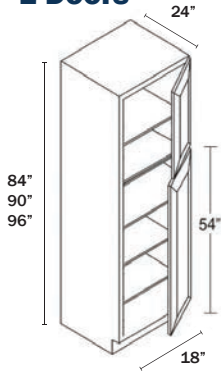

Name	Size	WT
BES09	9w x 34.5h x 24d	37 lb

Specify left or right.

Two-piece, Shelf and Toe-kick.

BASE TRASH CABINET

1 Door, 1 Drawer

Name	Size	Wt
BWBK18	18w x 34.5h x 24d	66 lb

Includes two 27 quart trash cans.

BASE SPICE RACK CABINET

1 Door

Name	Size	Wt
SP09	9w x 34.5h x 24d	45 lb

Three 4" Wide levels.

BASE SPICE DRAWERS CABINET

5 Drawers

Name	Size	Wt
BWRC6	6w x 34.5h x 24d	59 lb

No soft close.

No drawer guides.

TALL PANTRY CABINET

2 Doors

Name	Size	Wt
PC188424	18w x 84h x 24d	145 lb
PC189024	18w x 90h x 24d	152 lb
PC189624	18w x 96h x 24d	158 lb

Comes with shelves only.
Roll Out Tray upgrade optional, see Accessories.