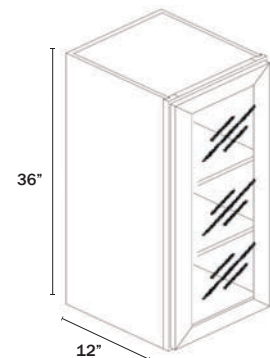

Frosted glass.
Finished interior is an upgrade option.
No center style.

WALL GLASS CABINET 30" HIGH

1 Door

Name	Size	Wt
W1530GD	15w x 30h x 12d	30 lb
W1830GD	18w x 30h x 12d	34 lb

Frosted glass.
Finished interior is an upgrade option.
Specify left or right hinge.

WALL GLASS CABINET 30" HIGH

2 Doors

Name	Size	Wt
W2430GD	24w x 30h x 12d	40lb
W3030GD	30w x 30h x 12d	50 lb
W3630GD	36w x 30h x 12d	60 lb

Frosted glass.
Finished interior is an upgrade option.
No center style.

WALL GLASS CABINET 36" HIGH

1 Door

Name	Size	Wt
W1536GD	15w x 36h x 12d	14 lb
W1836GD	18w x 36h x 12d	14 lb

Frosted glass.
Finished interior is an upgrade option.
Specify left or right hinge.

WALL GLASS CABINET 36" HIGH