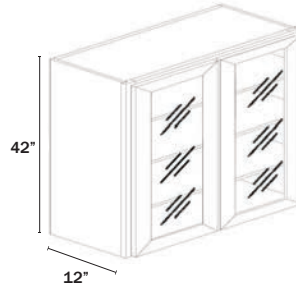

1 Door

Name	Size	Wt
W1542GD	15w x 42h x 12d	44 lb
W1842GD	18w x 42h x 12d	61 lb

Frosted glass.
Finished interior is an upgrade option.

WALL GLASS CABINET 42" HIGH

2 Doors

Name	Size	Wt
W2442GD	24w x 42h x 12d	66 lb
W3042GD	30w x 42h x 12d	72 lb
W3642GD	36w x 42h x 12d	79 lb