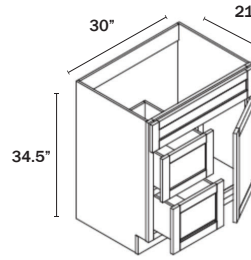

VANITY SINK BASE COMBO CABINET 30"

1 Door, 2 Drawers