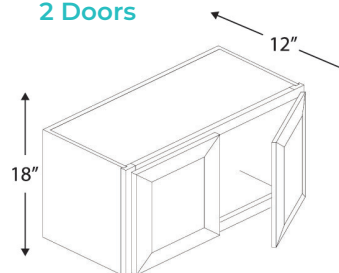

WALL CABINET 18" HIGH

2 Doors

Name	Size	Wt
W3018	30w x 18h x 12d	29 lb
W3318	33w x 18h x 12d	31 lb
W3618	36w x 18h x 12d	33 lb