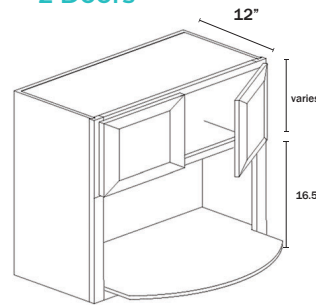

1 Door

Name	Size	Wt
WDC2415	24w x 15h x 12d	31 lb
WDC2430	24w x 30h x 12d	58 lb
WDC2436	24w x 36h x 12d	64 lb
WDC2442	24w x 42h x 12d	75 lb

WALL DIAGONAL CORNER 27" Wide

1 Door

Name	Size	Wt
WDC273615	27w x 36h x 15d	77 lb
WDC274215	27w x 42h x 15d	90 lb

WALL EASY REACH CABINET

2 Doors

Name	Size	Wt
WLS2430	24w x 30h x 12d	60 lb
WLS2436	24w x 36h x 12d	67 lb
WLS2442	24w x 42h x 12d	79 lb

Shelves only.

WALL MICROWAVE CABINET

2 Doors

Name	Size	Wt
WMC2730	27w x 30h x 12d	39 lb
WMC2736	27w x 36h x 12d	45 lb
WMC2742	27w x 42h x 12d	49 lb
WMC3030	30w x 30h x 12d	49 lb
WMC3036	30w x 36h x 12d	55 lb
WMC3042	30w x 42h x 12d	59 lb

Interior opening height 16 1/2"
Max appliance width, subtract 3" from cabinet width

WALL END SHELVES

Name	Size	Wt
WES0930	09w x 30h x 12d	19 lb
WES0936	09w x 36h x 12d	20 lb
WES0942	09w x 42h x 12d	24 lb

Specify left or right.
Finished shelves.

WALL END CABINET

2 Doors

Name	Size	Wt
WEC1230	12w x 30h x 12d	26 lb
WEC1236	12w x 36h x 12d	30 lb
WEC1242	12w x 42h x 12d	42 lb

WALL WINE RACK

Name	Size	Wt
WRC3015	30w x 15h x 12d	25 lb
WRC3615	36w x 15h x 12d	28 lb