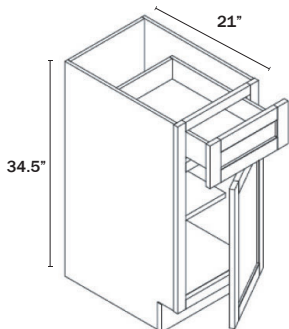

VANITY SINK BASE CABINET

1 Door, 1 Drawer

Name	Size	Wt
VB09	9w x 34.5h x 21d	35 lb
VB12	12w x 34.5h x 21d	47 lb
VB15	15w x 34.5h x 21d	50 lb
VB18	18w x 34.5h x 21d	56 lb