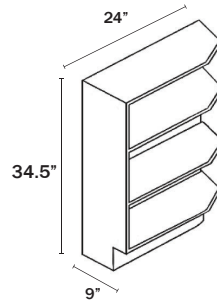

Specify left or right

Minimum 3" pull from the wall

Door & Drawer width - 18"

BASE END CORNER CABINET

2 Doors, 2 False Fronts

Name	Size	Wt
BEC24	24w x 34.5h x 24d	51 lb

Two 18 5/8" doors.

BASE END SHELF CABINET