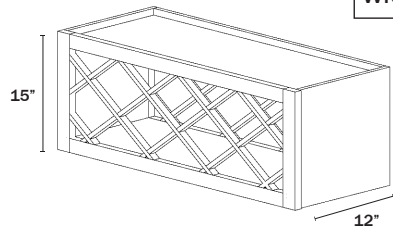

Specify left or right.
Finished shelves.

WALL END CABINET

2 Doors

Name	Size	Wt
WEC1230	12w x 30h x 12d	26 lb
WEC1236	12w x 36h x 12d	30 lb
WEC1242	12w x 42h x 12d	42 lb

WALL WINE RACK

Name	Size	Wt
WRC3015	30w x 15h x 12d	25 lb
WRC3615	36w x 15h x 12d	28 lb

Can be used vertical.

WALL GLASS RACK

Name	Size	Wt
30GR	30w x 1.5h x 12d	7 lb
36GR	36w x 1.5h x 12d	7 lb

Attaches under cabinet.

WALL GLASS CABINET 15" HIGH

1 Door

Name	Size	Wt
W1515GD	15w x 15h x 12d	15 lb
W1815GD	18w x 15h x 12d	18 lb
W2115GD	21w x 15h x 12d	20 lb