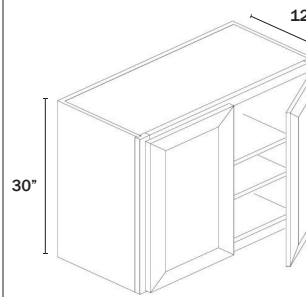

No center style.

WALL CABINET 24" HIGH

2 Doors

Name	Size	Wt
W3024	30w x 24h x 12d	39 lb
W3324	33w x 24h x 12d	43 lb
W3624	36w x 24h x 12d	44 lb

No center style.

WALL CABINET 30" HIGH

1 Door

Name	Size	Wt
W0930	09w x 30h x 12d	23 lb
W1230	12w x 30h x 12d	26 lb
W1530	15w x 30h x 12d	30 lb
W1830	18w x 30h x 12d	33 lb
W2130	21w x 30h x 12d	35 lb

Specify left or right hinge.

WALL CABINET 30" HIGH

2 Doors

Name	Size	Wt
W2430	24w x 30h x 12d	38 lb
W2730	27w x 30h x 12d	45 lb
W3030	30w x 30h x 12d	49 lb
W3330	33w x 30h x 12d	53 lb
W3630	36w x 30h x 12d	55 lb
W4230	42w x 30h x 12d	63 lb