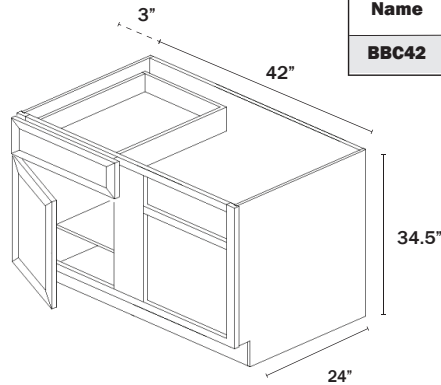

CORNER SINK BASE CABINET

1 Door

Name	Size	Wt
CSB42	42w x 34.5h x 24d	72 lb

FARM HOUSE SINK BASE CABINET

2 Doors

Name	Size	Wt
FSM36	36w x 34.5h x 24d	57lb

Extra fillers may be needed to frame the apron/front of the sink; sink sizes vary.

18"W x 18"H Doors.

BASE LAZY SUSAN CABINET

2 Doors

Name	Size	Wt
BLS36	36w x 34.5h x 24d	113 lb

BLS36 Door width - 10 3/4"

BLIND CORNER BASE CABINET

1 Door, 1 Drawer

Name	Size	Wt
BBC42	42w x 34.5h x 24d	81 lb

Specify left or right

Minimum 3" pull from the wall

Door & Drawer width - 18"

BASE END CORNER CABINET

2 Doors, 2 False Fronts

Name	Size	Wt
BEC24	24w x 34.5h x 24d	51 lb

Two 18 5/8" doors.

BASE END SHELF CABINET