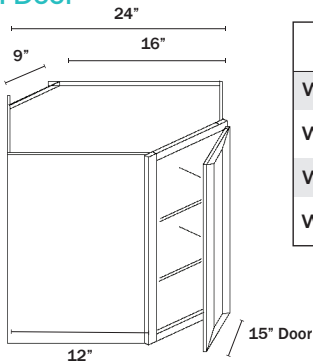

WALL BLIND CORNER CABINET

1 Door

Name	Size	Wt
WBC3030	30w x 30h x 12d	44 lb
WBC3036	30w x 36h x 12d	50 lb
WBC3042	30w x 42h x 12d	57 lb

Door is 15" wide
Specify left or right

WALL DIAGONAL CORNER 24" Wide

1 Door

Name	Size	Wt
WDC2415	24w x 15h x 12d	31 lb
WDC2430	24w x 30h x 12d	58 lb
WDC2436	24w x 36h x 12d	64 lb
WDC2442	24w x 42h x 12d	75 lb

WALL DIAGONAL CORNER 27" Wide

1 Door

Name	Size	Wt
WDC273615	27w x 36h x 15d	77 lb
WDC274215	27w x 42h x 15d	90 lb