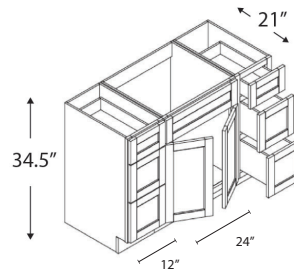

VANITY SINK BASE COMBO 48"/60"

3 Drawers Left, 3 Drawers Right, Sink Centered