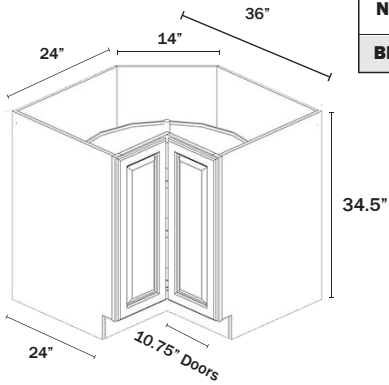

BASE CABINET FULL HEIGHT DOOR

1 Door

Name	Size	Wt
B09FHD	9w x 34.5h x 24d	45 lb

BASE CABINET FULL HEIGHT DOOR

2 Doors

Name	Size	Wt
B24FHD	24w x 34.5h x 24d	66 lb

SINK BASE CABINET

2 Doors, 1 False Drawer

Name	Size	Wt
SB24	24w x 34.5h x 24d	47 lb
SB27	27w x 34.5h x 24d	51 lb
SB30	30w x 34.5h x 24d	52 lb
SB33	33w x 34.5h x 24d	53 lb

SINK BASE CABINET

2 Doors, 2 False Drawers

Name	Size	Wt
SB36	36w x 34.5h x 24d	57 lb
SB42	42w x 34.5h x 24d	62 lb

CORNER SINK BASE CABINET

1 Door

Name	Size	Wt
CSB42	42w x 34.5h x 24d	72 lb

FARM HOUSE SINK BASE CABINET

2 Doors

Name	Size	Wt
FSM36	36w x 34.5h x 24d	57lb

Extra fillers may be needed to frame the apron/front of the sink; sink sizes vary.

18"W x 18"H Doors.

BASE LAZY SUSAN CABINET

2 Doors

Name	Size	Wt
BLS36	36w x 34.5h x 24d	113 lb

BLS36 Door width - 10 3/4"

BLIND CORNER BASE CABINET

1 Door, 1 Drawer

Name	Size	Wt
BBC42	42w x 34.5h x 24d	81 lb