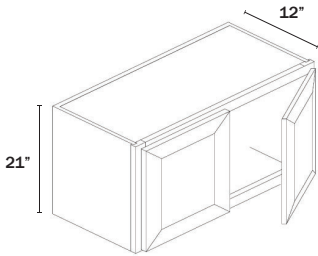

WALL CABINET 18" HIGH

2 Doors

Name	Size	Wt
W3018	30w x 18h x 12d	29 lb
W3318	33w x 18h x 12d	31 lb
W3618	36w x 18h x 12d	33 lb

WALL CABINET 21" HIGH

2 Doors

Name	Size	Wt
W3021	30w x 21h x 12d	32 lb
W3321	33w x 21h x 12d	34 lb
W3621	36w x 21h x 12d	39 lb