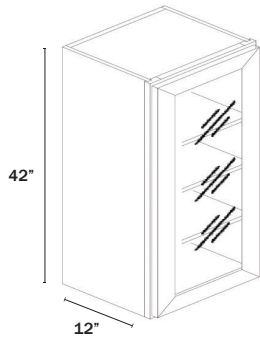

WALL GLASS CABINET 36" HIGH

1 Door

Name	Size	Wt
W1536GD	15w x 36h x 12d	14 lb
W1836GD	18w x 36h x 12d	14 lb

Frosted glass.
Finished interior is an upgrade option.
Specify left or right hinge.

WALL GLASS CABINET 36" HIGH

2 Doors

Name	Size	Wt
W2436GD	24w x 36h x 12d	50 lb
W3036GD	30w x 36h x 12d	58 lb
W3636GD	36w x 36h x 12d	66 lb

Frosted glass.
Finished interior is an upgrade option.
No center style.

WALL GLASS CABINET 42" HIGH

1 Door

Name	Size	Wt
W1542GD	15w x 42h x 12d	44 lb
W1842GD	18w x 42h x 12d	61 lb

Frosted glass.
Finished interior is an upgrade option.

WALL GLASS CABINET 42" HIGH

2 Doors

Name	Size	Wt
W2442GD	24w x 42h x 12d	66 lb
W3042GD	30w x 42h x 12d	72 lb
W3642GD	36w x 42h x 12d	79 lb