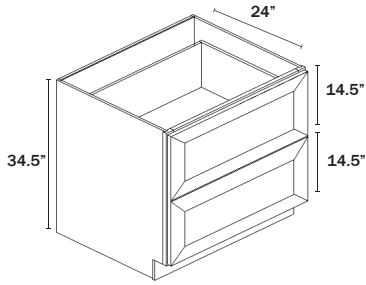

2-DRAWER BASE CABINET

Name	Size	Wt
2DB24	24w x 34.5h x 24d	86 lb
2DB30	30w x 34.5h x 24d	96 lb
2DB36	36w x 34.5h x 24d	107 lb

*Utensil Drawers hold up to 30lbs, Large Base Drawers hold up to 75lbs.