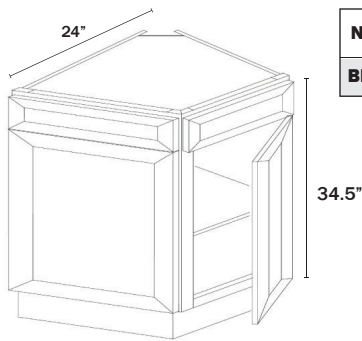

CORNER SINK BASE CABINET

1 Door

Name	Size	Wt
CSB42	42w x 34.5h x 24d	72 lb

FARM HOUSE SINK BASE CABINET

2 Doors

Name	Size	Wt
FSM36	36w x 34.5h x 24d	57lb

Extra fillers may be needed to frame the apron/front of the sink; sink sizes vary.

18"W x 18"H Doors.

BASE LAZY SUSAN CABINET

2 Doors

Name	Size	Wt
BLS36	36w x 34.5h x 24d	113 lb

BLS36 Door width - 10 3/4"

BLIND CORNER BASE CABINET

1 Door, 1 Drawer

Name	Size	Wt
BBC42	42w x 34.5h x 24d	81 lb

Specify left or right

Minimum 3" pull from the wall

Door & Drawer width - 18"

BASE END CORNER CABINET

2 Doors, 2 False Fronts

Name	Size	Wt
BEC24	24w x 34.5h x 24d	51 lb

Two 18 5/8" doors.

BASE END SHELF CABINET