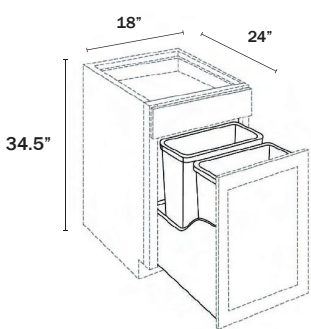

18"W x 18"H Doors.

BASE LAZY SUSAN CABINET

2 Doors

Name	Size	Wt
BLS36	36w x 34.5h x 24d	113 lb

BLS36 Door width - 10 3/4"

BLIND CORNER BASE CABINET

1 Door, 1 Drawer

Name	Size	Wt
BBC42	42w x 34.5h x 24d	81 lb

Specify left or right

Minimum 3" pull from the wall

Door & Drawer width - 18"

BASE END CORNER CABINET

2 Doors, 2 False Fronts

Name	Size	Wt
BEC24	24w x 34.5h x 24d	51 lb

Two 18 5/8" doors.

BASE END SHELF CABINET

Name	Size	WT
BES09	9w x 34.5h x 24d	37 lb

Specify left or right.

Two-piece, Shelf and Toe-kick.

BASE TRASH CABINET

1 Door, 1 Drawer

Name	Size	Wt
BWBK18	18w x 34.5h x 24d	66 lb

Includes two 27 quart trash cans.