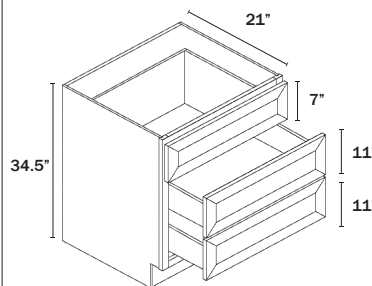

VANITY DRAWER BASE CABINET

3 Drawers

Name	Size	Wt
VDB12	12w x 34.5h x 21d	69 lb
VDB15	15w x 34.5h x 21d	74 lb
VDB18	18w x 34.5h x 21d	81 lb
VDB21	21w x 34.5h x 21d	86 lb
VDB24	24w x 34.5h x 21d	94 lb