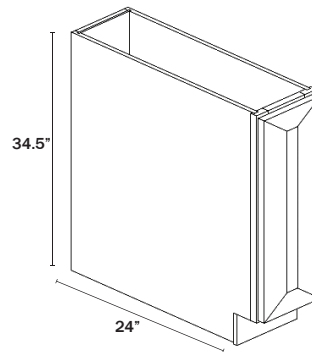

*Utensil Drawers hold up to 30lbs, Large Base Drawers hold up to 75lbs.

2-DRAWER BASE CABINET

Name	Size	Wt
2DB24	24w x 34.5h x 24d	86 lb
2DB30	30w x 34.5h x 24d	96 lb
2DB36	36w x 34.5h x 24d	107 lb

*Utensil Drawers hold up to 30lbs, Large Base Drawers hold up to 75lbs.

BASE CABINET FULL HEIGHT DOOR

1 Door

Name	Size	Wt
B09FHD	9w x 34.5h x 24d	45 lb

BASE CABINET FULL HEIGHT DOOR

2 Doors

Name	Size	Wt
B24FHD	24w x 34.5h x 24d	66 lb

SINK BASE CABINET

2 Doors, 1 False Drawer