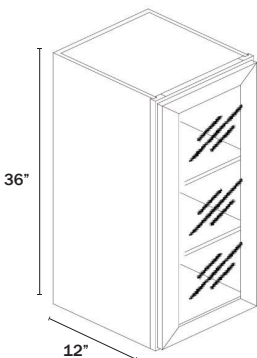

Frosted glass.
Finished interior is an upgrade option.
No center style.

WALL GLASS CABINET 30" HIGH

1 Door

Name	Size	Wt
W1530GD	15w x 30h x 12d	30 lb
W1830GD	18w x 30h x 12d	34 lb

Frosted glass.
Finished interior is an upgrade option.
Specify left or right hinge.

WALL GLASS CABINET 30" HIGH

2 Doors

Name	Size	Wt
W2430GD	24w x 30h x 12d	40lb
W3030GD	30w x 30h x 12d	50 lb
W3630GD	36w x 30h x 12d	60 lb

Frosted glass.
Finished interior is an upgrade option.
No center style.

WALL GLASS CABINET 36" HIGH

1 Door

Name	Size	Wt
W1536GD	15w x 36h x 12d	14 lb
W1836GD	18w x 36h x 12d	14 lb

Frosted glass.
Finished interior is an upgrade option.
Specify left or right hinge.

WALL GLASS CABINET 36" HIGH

2 Doors

Name	Size	Wt
W2436GD	24w x 36h x 12d	50 lb
W3036GD	30w x 36h x 12d	58 lb
W3636GD	36w x 36h x 12d	66 lb

Frosted glass.
Finished interior is an upgrade option.
No center style.

WALL GLASS CABINET 42" HIGH