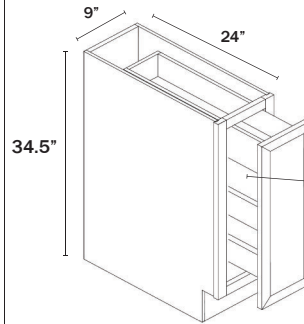

Specify left or right

Minimum 3" pull from the wall

Door & Drawer width - 18"

BASE END CORNER CABINET

2 Doors, 2 False Fronts

Name	Size	Wt
BEC24	24w x 34.5h x 24d	51 lb

Two 18 5/8" doors.

BASE END SHELF CABINET

Name	Size	WT
BES09	9w x 34.5h x 24d	37 lb

Specify left or right.

Two-piece, Shelf and Toe-kick.

BASE TRASH CABINET

1 Door, 1 Drawer

Name	Size	Wt
BWBK18	18w x 34.5h x 24d	66 lb

Includes two 27 quart trash cans.

BASE SPICE RACK CABINET

1 Door

Name	Size	Wt
SP09	9w x 34.5h x 24d	45 lb

Three 4" Wide levels.

BASE SPICE DRAWERS CABINET

5 Drawers

Name	Size	Wt
BWRC6	6w x 34.5h x 24d	59 lb

No soft close.

No drawer guides.

TALL PANTRY CABINET

2 Doors

Name	Size	Wt
PC188424	18w x 84h x 24d	145 lb
PC189024	18w x 90h x 24d	152 lb
PC189624	18w x 96h x 24d	158 lb

Comes with shelves only.
Roll Out Tray upgrade optional, see Accessories.