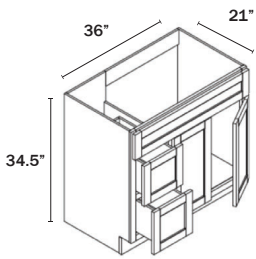

VANITY SINK BASE COMBO CABINET 36"

2 Doors, 2 Drawers