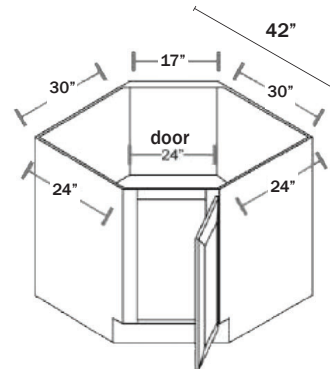

BASE CABINET FULL HEIGHT DOOR

1 Door

Name	Size	Wt
B09FHD	9w x 34.5h x 24d	45 lb

BASE CABINET FULL HEIGHT DOOR

2 Doors

Name	Size	Wt
B24FHD	24w x 34.5h x 24d	66 lb

SINK BASE CABINET

2 Doors, 1 False Drawer

Name	Size	Wt
SB24	24w x 34.5h x 24d	47 lb
SB27	27w x 34.5h x 24d	51 lb
SB30	30w x 34.5h x 24d	52 lb
SB33	33w x 34.5h x 24d	53 lb

SINK BASE CABINET

2 Doors, 2 False Drawers

Name	Size	Wt
SB36	36w x 34.5h x 24d	57 lb
SB42	42w x 34.5h x 24d	62 lb

CORNER SINK BASE CABINET

1 Door

Name	Size	Wt
CSB42	42w x 34.5h x 24d	72 lb

FARM HOUSE SINK BASE CABINET

2 Doors

Name	Size	Wt
FSM36	36w x 34.5h x 24d	57lb

Extra fillers may be needed to frame the apron/front of the sink; sink sizes vary.