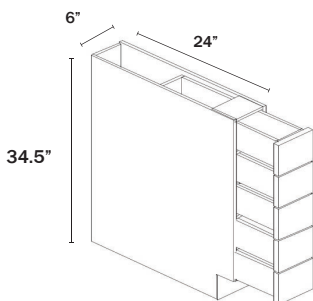

BASE SPICE RACK CABINET

1 Door

Name	Size	Wt
SP09	9w x 34.5h x 24d	45 lb

Three 4" Wide levels.

BASE SPICE DRAWERS CABINET

5 Drawers

Name	Size	Wt
BWRC6	6w x 34.5h x 24d	59 lb

No soft close.

No drawer guides.

TALL PANTRY CABINET

2 Doors

Name	Size	Wt
PC188424	18w x 84h x 24d	145 lb
PC189024	18w x 90h x 24d	152 lb
PC189624	18w x 96h x 24d	158 lb

Comes with shelves only.
Roll Out Tray upgrade optional, see Accessories.