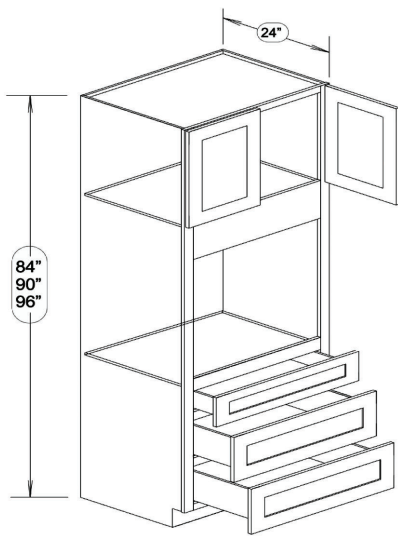

No drawer guides.

TALL PANTRY CABINET

2 Doors

Name	Size	Wt
PC188424	18w x 84h x 24d	145 lb
PC189024	18w x 90h x 24d	152 lb
PC189624	18w x 96h x 24d	158 lb

Comes with shelves only.
Roll Out Tray upgrade optional, see Accessories.

TALL PANTRY CABINET

4 Doors

Name	Size	Wt
PC248424	24w x 84h x 24d	160 lb
PC249024	24w x 90h x 24d	171 lb
PC249624	24w x 96h x 24d	183 lb
PC308424	30w x 84h x 24d	180 lb
PC309024	30w x 90h x 24d	191 lb
PC309624	30w x 96h x 24d	206 lb

Comes with shelves only.
Roll Out Tray upgrade optional, see Accessories.

TALL OVEN CABINET: 2 Doors, 1 or 3 bottom drawers

Name	Size	Wt
OC338424	33w x 84h x 24d	153 lb
OC339024	33w x 90h x 24d	165 lb
OC339624	33w x 96h x 24d	175 lb