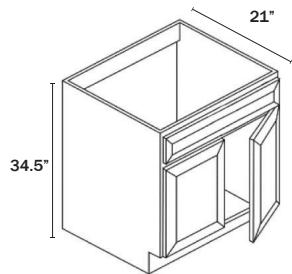

Name	Size	Wt
VS2421	24w x 34.5h x 21d	42 lb
VS2721	27w x 34.5h x 21d	45 lb
VS3021	30w x 34.5h x 21d	48 lb
VS3621	36w x 34.5h x 21d	54 lb