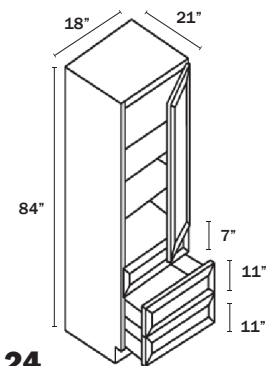

DL=Drawers Left

DR=Drawers Right

VANITY COUNTERTOP LINEN CABINET

1 Door, 2 Drawers

Name	Size	Wt
DVI245	12w x 45h x 12d	45 lb

Designed to be put on top of counter.

VANITY LINEN CABINET

1 Door, 3 Drawers