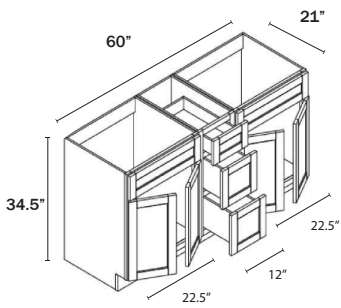

VANITY SINK BASE COMBO 60"

3 Drawers Middle, Double Sink