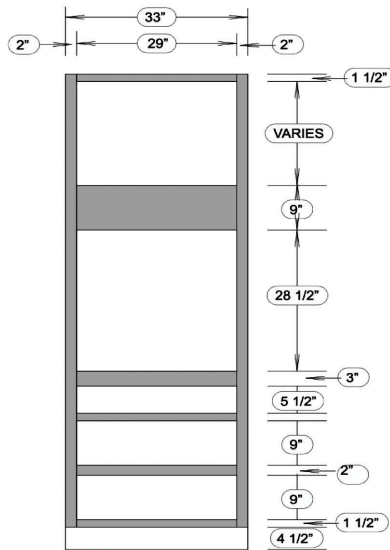

TALL PANTRY CABINET

4 Doors

Name	Size	Wt
PC248424	24w x 84h x 24d	160 lb
PC249024	24w x 90h x 24d	171 lb
PC249624	24w x 96h x 24d	183 lb
PC308424	30w x 84h x 24d	180 lb
PC309024	30w x 90h x 24d	191 lb
PC309624	30w x 96h x 24d	206 lb

Comes with shelves only.
Roll Out Tray upgrade optional, see Accessories.

TALL OVEN CABINET: 2 Doors, 1 or 3 bottom drawers

Name	Size	Wt
OC338424	33w x 84h x 24d	153 lb
OC339024	33w x 90h x 24d	165 lb
OC339624	33w x 96h x 24d	175 lb