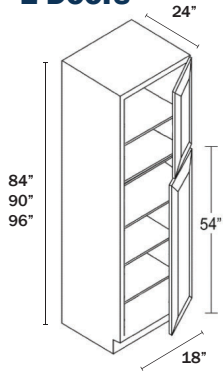

Specify left or right

Minimum 3" pull from the wall

Door & Drawer width - 18"

BASE END CORNER CABINET

2 Doors, 2 False Fronts

Name	Size	Wt
BEC24	24w x 34.5h x 24d	51 lb

Two 18 5/8" doors.

BASE END SHELF CABINET

Name	Size	WT
BES09	9w x 34.5h x 24d	37 lb

Specify left or right.

Two-piece, Shelf and Toe-kick.

BASE TRASH CABINET

1 Door, 1 Drawer

Name	Size	Wt
BWBK18	18w x 34.5h x 24d	66 lb

Includes two 27 quart trash cans.

BASE SPICE RACK CABINET

1 Door

Name	Size	Wt
SP09	9w x 34.5h x 24d	45 lb

Three 4" Wide levels.

BASE SPICE DRAWERS CABINET

5 Drawers

Name	Size	Wt
BWRC6	6w x 34.5h x 24d	59 lb

No soft close.

No drawer guides.

TALL PANTRY CABINET

2 Doors

Name	Size	Wt
PC188424	18w x 84h x 24d	145 lb
PC189024	18w x 90h x 24d	152 lb
PC189624	18w x 96h x 24d	158 lb

Comes with shelves only.
Roll Out Tray upgrade optional, see Accessories.