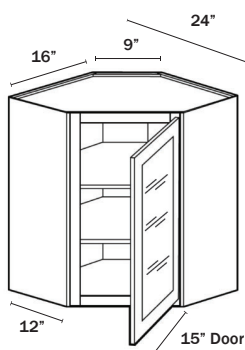

2 Doors

Name	Size	Wt
W2436GD	24w x 36h x 12d	50 lb
W3036GD	30w x 36h x 12d	58 lb
W3636GD	36w x 36h x 12d	66 lb

Frosted glass.
Finished interior is an upgrade option.
No center style.

WALL GLASS CABINET 42" HIGH

1 Door

Name	Size	Wt
W1542GD	15w x 42h x 12d	44 lb
W1842GD	18w x 42h x 12d	61 lb

Frosted glass.
Finished interior is an upgrade option.

WALL GLASS CABINET 42" HIGH

2 Doors

Name	Size	Wt
W2442GD	24w x 42h x 12d	66 lb
W3042GD	30w x 42h x 12d	72 lb
W3642GD	36w x 42h x 12d	79 lb

Frosted glass.
Finished interior is an upgrade option.

WALL DIAGONAL GLASS CORNER 24" Wide

1 Door

Name	Size	Wt
WDC2415GD	24w x 15h x 12d	31 lb
WDC2430GD	24w x 30h x 12d	64 lb
WDC2436GD	24w x 36h x 12d	70 lb
WDC2442GD	24w x 42h x 12d	80 lb

Frosted glass.
Finished interior is an upgrade option.
Door width 15".

WALL DIAGONAL GLASS CORNER 27" Wide

1 Door

Name	Size	Wt
WDC273615GD	27w x 36h x 15d	82 lb
WDC274215GD	27w x 42h x 15d	100 lb

Frosted glass.
Finished interior is an upgrade option.
Door width 15".