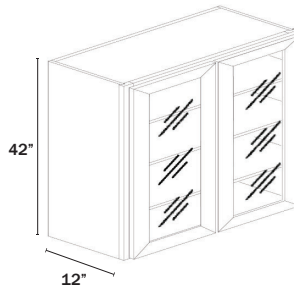

2 Doors

Name	Size	Wt
W2436GD	24w x 36h x 12d	50 lb
W3036GD	30w x 36h x 12d	58 lb
W3636GD	36w x 36h x 12d	66 lb

Frosted glass.
Finished interior is an upgrade option.
No center style.

WALL GLASS CABINET 42" HIGH

1 Door

Name	Size	Wt
W1542GD	15w x 42h x 12d	44 lb
W1842GD	18w x 42h x 12d	61 lb

Frosted glass.
Finished interior is an upgrade option.

WALL GLASS CABINET 42" HIGH

2 Doors

Name	Size	Wt
W2442GD	24w x 42h x 12d	66 lb
W3042GD	30w x 42h x 12d	72 lb
W3642GD	36w x 42h x 12d	79 lb