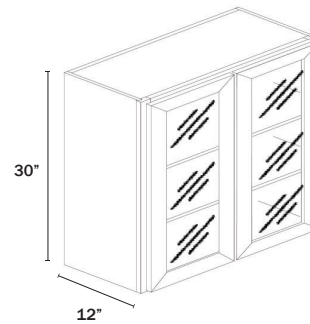

Can be used vertical.

WALL GLASS RACK

Name	Size	Wt
30GR	30w x 1.5h x 12d	7 lb
36GR	36w x 1.5h x 12d	7 lb

Attaches under cabinet.

WALL GLASS CABINET 15" HIGH

1 Door

Name	Size	Wt
W1515GD	15w x 15h x 12d	15 lb
W1815GD	18w x 15h x 12d	18 lb
W2115GD	21w x 15h x 12d	20 lb

Frosted glass.
Finished interior is an upgrade option.
Specify left or right hinge.

WALL GLASS CABINET 15" HIGH

2 Doors

Name	Size	Wt
W2415GD	24w x 15h x 12d	23 lb
W2715GD	27w x 15h x 12d	25 lb
W3015GD	30w x 15h x 12d	28 lb
W3315GD	33w x 15h x 12d	28 lb
W3615GD	36w x 15h x 12d	31 lb

Frosted glass.
Finished interior is an upgrade option.
No center style.

WALL GLASS CABINET 30" HIGH

1 Door

Name	Size	Wt
W1530GD	15w x 30h x 12d	30 lb
W1830GD	18w x 30h x 12d	34 lb

Frosted glass.
Finished interior is an upgrade option.
Specify left or right hinge.

WALL GLASS CABINET 30" HIGH

2 Doors

Name	Size	Wt
W2430GD	24w x 30h x 12d	40lb
W3030GD	30w x 30h x 12d	50 lb
W3630GD	36w x 30h x 12d	60 lb

Frosted glass.
Finished interior is an upgrade option.
No center style.