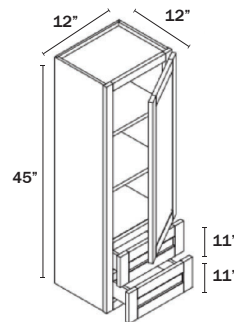

DR=Drawers Right

VANITY SINK BASE COMBO CABINET 36"

2 Doors, 2 Drawers

OR

Name	Size	Wt
VSD3621DL	36w x 34.5h x 21d	87 lb
VSD3621DR	36w x 34.5h x 21d	87 lb

Two deep 12" wide drawers.
Centered sink, 2 doors.
No center style.
Full back.

DL=Drawers Left

DR=Drawers Right

VANITY COUNTERTOP LINEN CABINET

1 Door, 2 Drawers

Name	Size	Wt
DVI245	12w x 45h x 12d	45 lb

Designed to be put on top of counter.

VANITY LINEN CABINET

1 Door, 3 Drawers