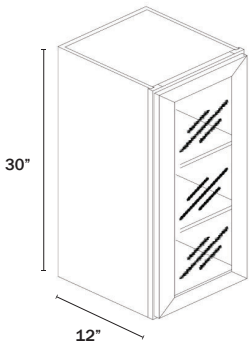

Specify left or right.
Finished shelves.

WALL END CABINET

2 Doors

Name	Size	Wt
WEC1230	12w x 30h x 12d	26 lb
WEC1236	12w x 36h x 12d	30 lb
WEC1242	12w x 42h x 12d	42 lb

WALL WINE RACK

Name	Size	Wt
WRC3015	30w x 15h x 12d	25 lb
WRC3615	36w x 15h x 12d	28 lb

Can be used vertical.

WALL GLASS RACK

Name	Size	Wt
30GR	30w x 1.5h x 12d	7 lb
36GR	36w x 1.5h x 12d	7 lb

Attaches under cabinet.

WALL GLASS CABINET 15" HIGH

1 Door

Name	Size	Wt
W1515GD	15w x 15h x 12d	15 lb
W1815GD	18w x 15h x 12d	18 lb
W2115GD	21w x 15h x 12d	20 lb

Frosted glass.
Finished interior is an upgrade option.
Specify left or right hinge.

WALL GLASS CABINET 15" HIGH

2 Doors

Name	Size	Wt
W2415GD	24w x 15h x 12d	23 lb
W2715GD	27w x 15h x 12d	25 lb
W3015GD	30w x 15h x 12d	28 lb
W3315GD	33w x 15h x 12d	28 lb
W3615GD	36w x 15h x 12d	31 lb

Frosted glass.
Finished interior is an upgrade option.
No center style.

WALL GLASS CABINET 30" HIGH

1 Door

Name	Size	Wt
W1530GD	15w x 30h x 12d	30 lb
W1830GD	18w x 30h x 12d	34 lb

Frosted glass.
Finished interior is an upgrade option.
Specify left or right hinge.