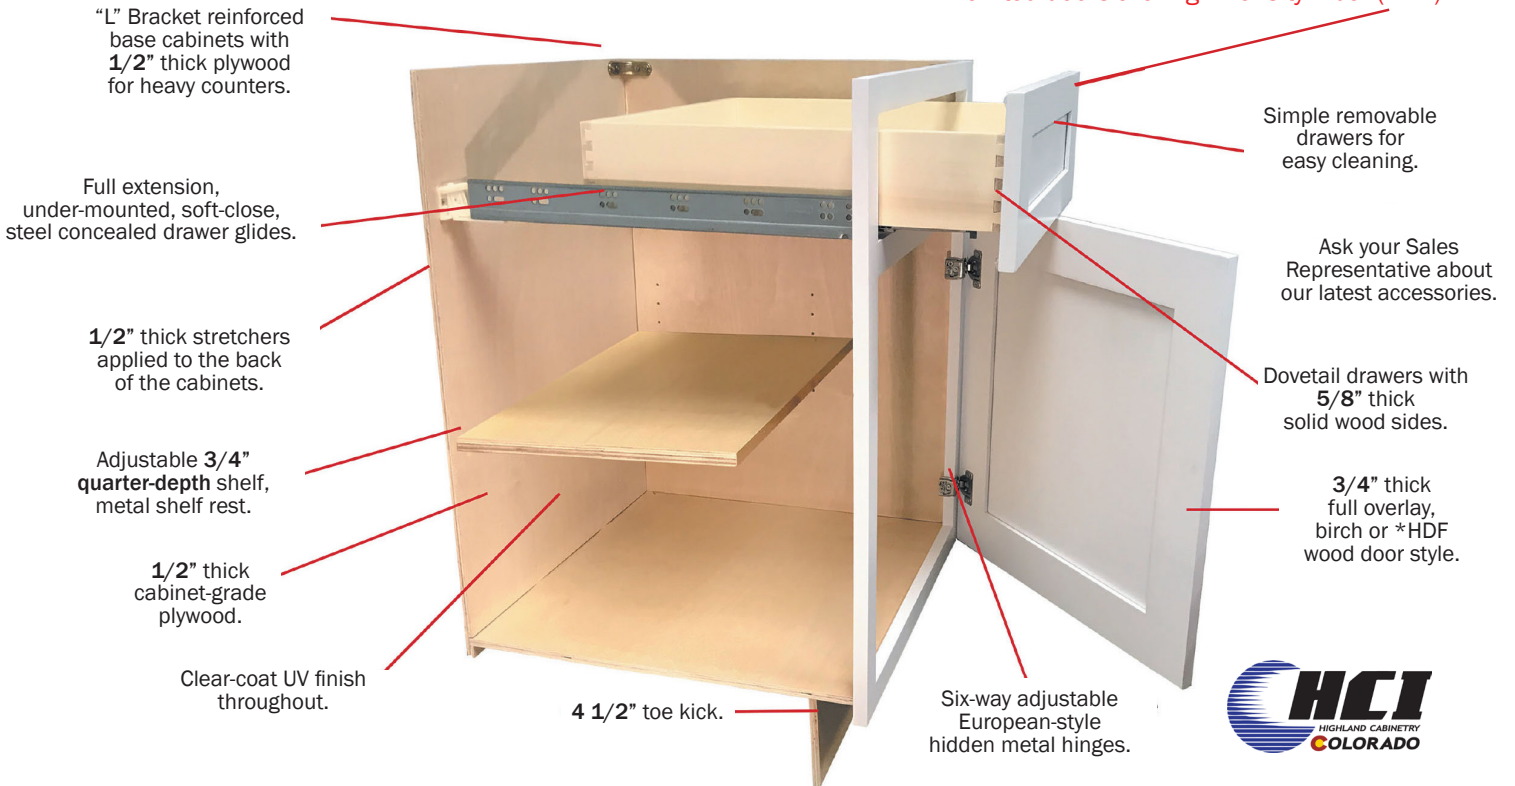

SIX DAYS A WEEK!

Our 50,000 sq. ft. sales showroom and supplemental warehouse remains at 14501 E. Moncrieff Place, Aurora, CO 80011.

SHAKER CABINET FEATURES

5 Piece Door and Drawer Fronts.

*Painted doors are High Density Fiber (HDF).