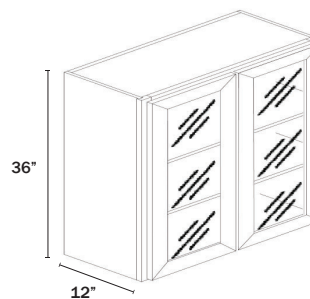

WALL GLASS CABINET 36" HIGH

1 Door

Name	Size	Wt
W1536GD	15w x 36h x 12d	14 lb
W1836GD	18w x 36h x 12d	14 lb

Frosted glass.
Finished interior is an upgrade option.
Specify left or right hinge.

WALL GLASS CABINET 36" HIGH

2 Doors

Name	Size	Wt
W2436GD	24w x 36h x 12d	50 lb
W3036GD	30w x 36h x 12d	58 lb
W3636GD	36w x 36h x 12d	66 lb

Frosted glass.
Finished interior is an upgrade option.
No center style.

WALL GLASS CABINET 42" HIGH