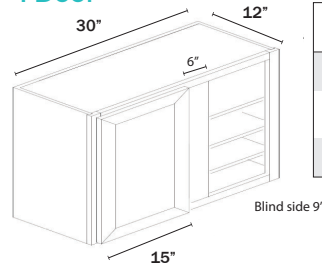

WALL BLIND CORNER CABINET

1 Door

Name	Size	Wt
WBC3030	30w x 30h x 12d	44 lb
WBC3036	30w x 36h x 12d	50 lb
WBC3042	30w x 42h x 12d	57 lb

Door is 15" wide
Specify left or right