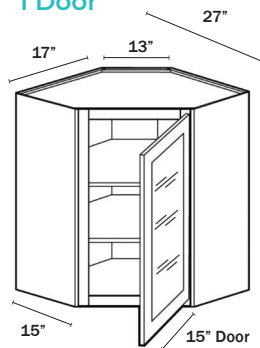

1 Door

Name	Size	Wt
W1542GD	15w x 42h x 12d	44 lb
W1842GD	18w x 42h x 12d	61 lb

Frosted glass.
Finished interior is an upgrade option.

WALL GLASS CABINET 42" HIGH

2 Doors

Name	Size	Wt
W2442GD	24w x 42h x 12d	66 lb
W3042GD	30w x 42h x 12d	72 lb
W3642GD	36w x 42h x 12d	79 lb

Frosted glass.
Finished interior is an upgrade option.

WALL DIAGONAL GLASS CORNER 24" Wide

1 Door

Name	Size	Wt
WDC2415GD	24w x 15h x 12d	31 lb
WDC2430GD	24w x 30h x 12d	64 lb
WDC2436GD	24w x 36h x 12d	70 lb
WDC2442GD	24w x 42h x 12d	80 lb

Frosted glass.
Finished interior is an upgrade option.
Door width 15".

WALL DIAGONAL GLASS CORNER 27" Wide

1 Door

Name	Size	Wt
WDC273615GD	27w x 36h x 15d	82 lb
WDC274215GD	27w x 42h x 15d	100 lb

Frosted glass.
Finished interior is an upgrade option.
Door width 15".