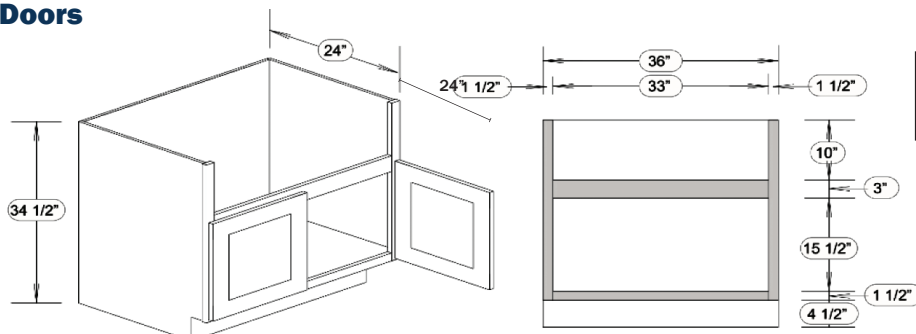

CORNER SINK BASE CABINET

1 Door

Name	Size	Wt
CSB42	42w x 34.5h x 24d	72 lb

FARM HOUSE SINK BASE CABINET

2 Doors

Name	Size	Wt
FSM36	36w x 34.5h x 24d	57lb

Extra fillers may be needed to frame the apron/front of the sink; sink sizes vary.