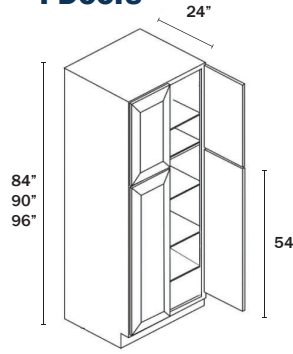

TALL PANTRY CABINET

4 Doors