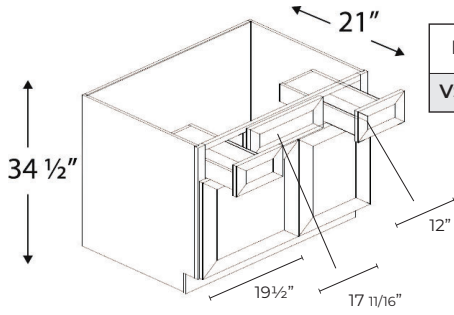

Commonly used as a desk drawer or an additional stacked drawer

303-576-6677

sales@highlandcabinetryco.com

23

VANITY SINK BASE COMBO 42"

1 Drawer Left, 1 Drawer Right, Sink Centered

Name	Size	Wt
VSD4221	42w x 34.5h x 21d	88 lb